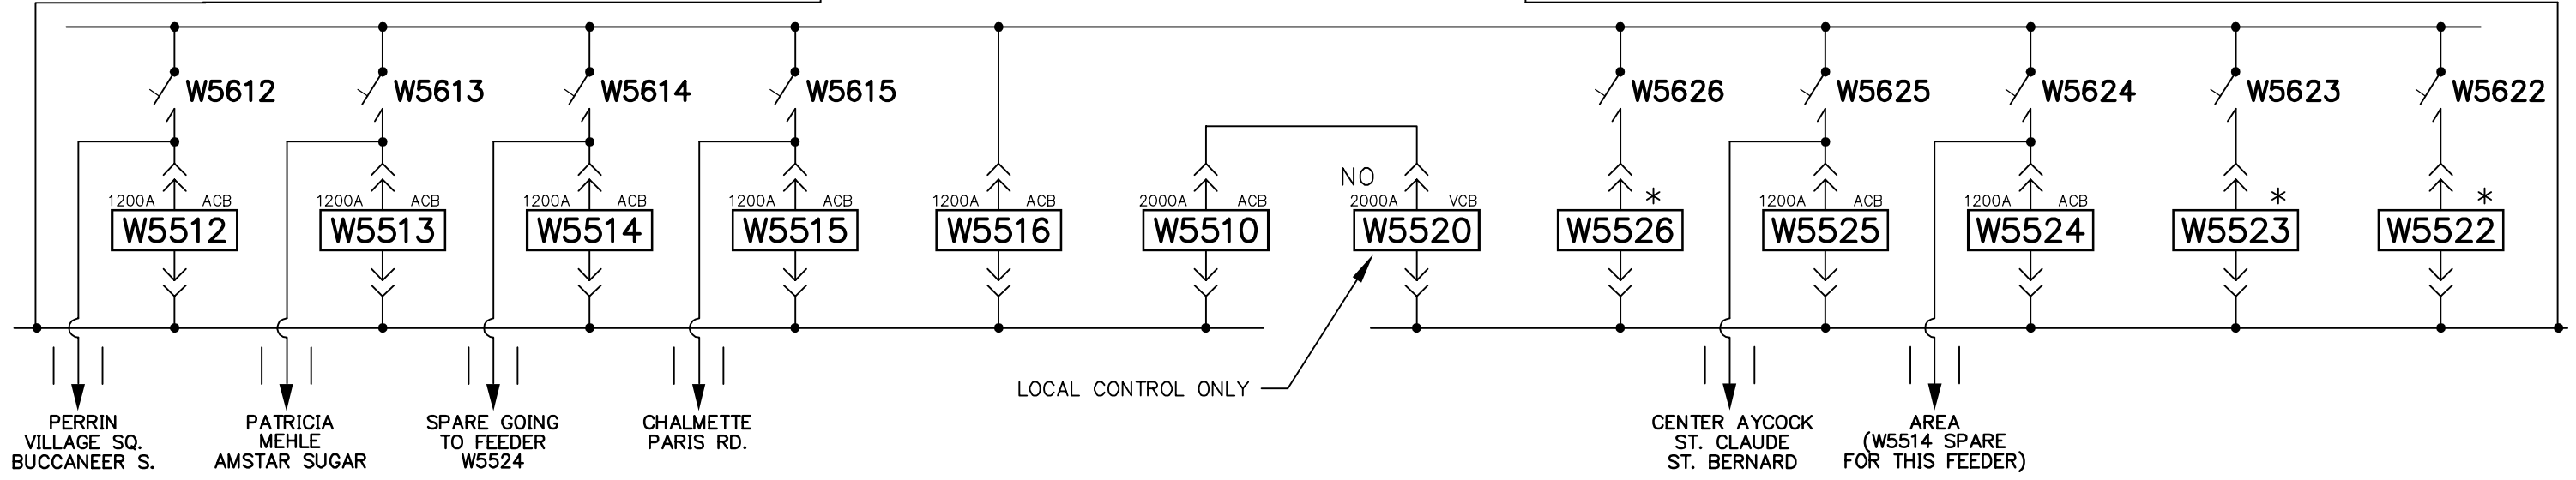

C.H.
20'x30'

* -THERE ARE NO BREAKERS EXISTING IN CUBICLES

ENTERGY LOUISIANA, INC.	
230kV SUBSTATION	
STATION ON-LINE DIAGRAM IN-SERVICE	
FRANCHISE: METRO	SCALE: NONE
No. L0005S01	
PLOT 1=1 SH. 1 OF 1	

NO.	DATE:	REVISION	BY:	CHK:	APPR:
-----	-------	----------	-----	------	-------