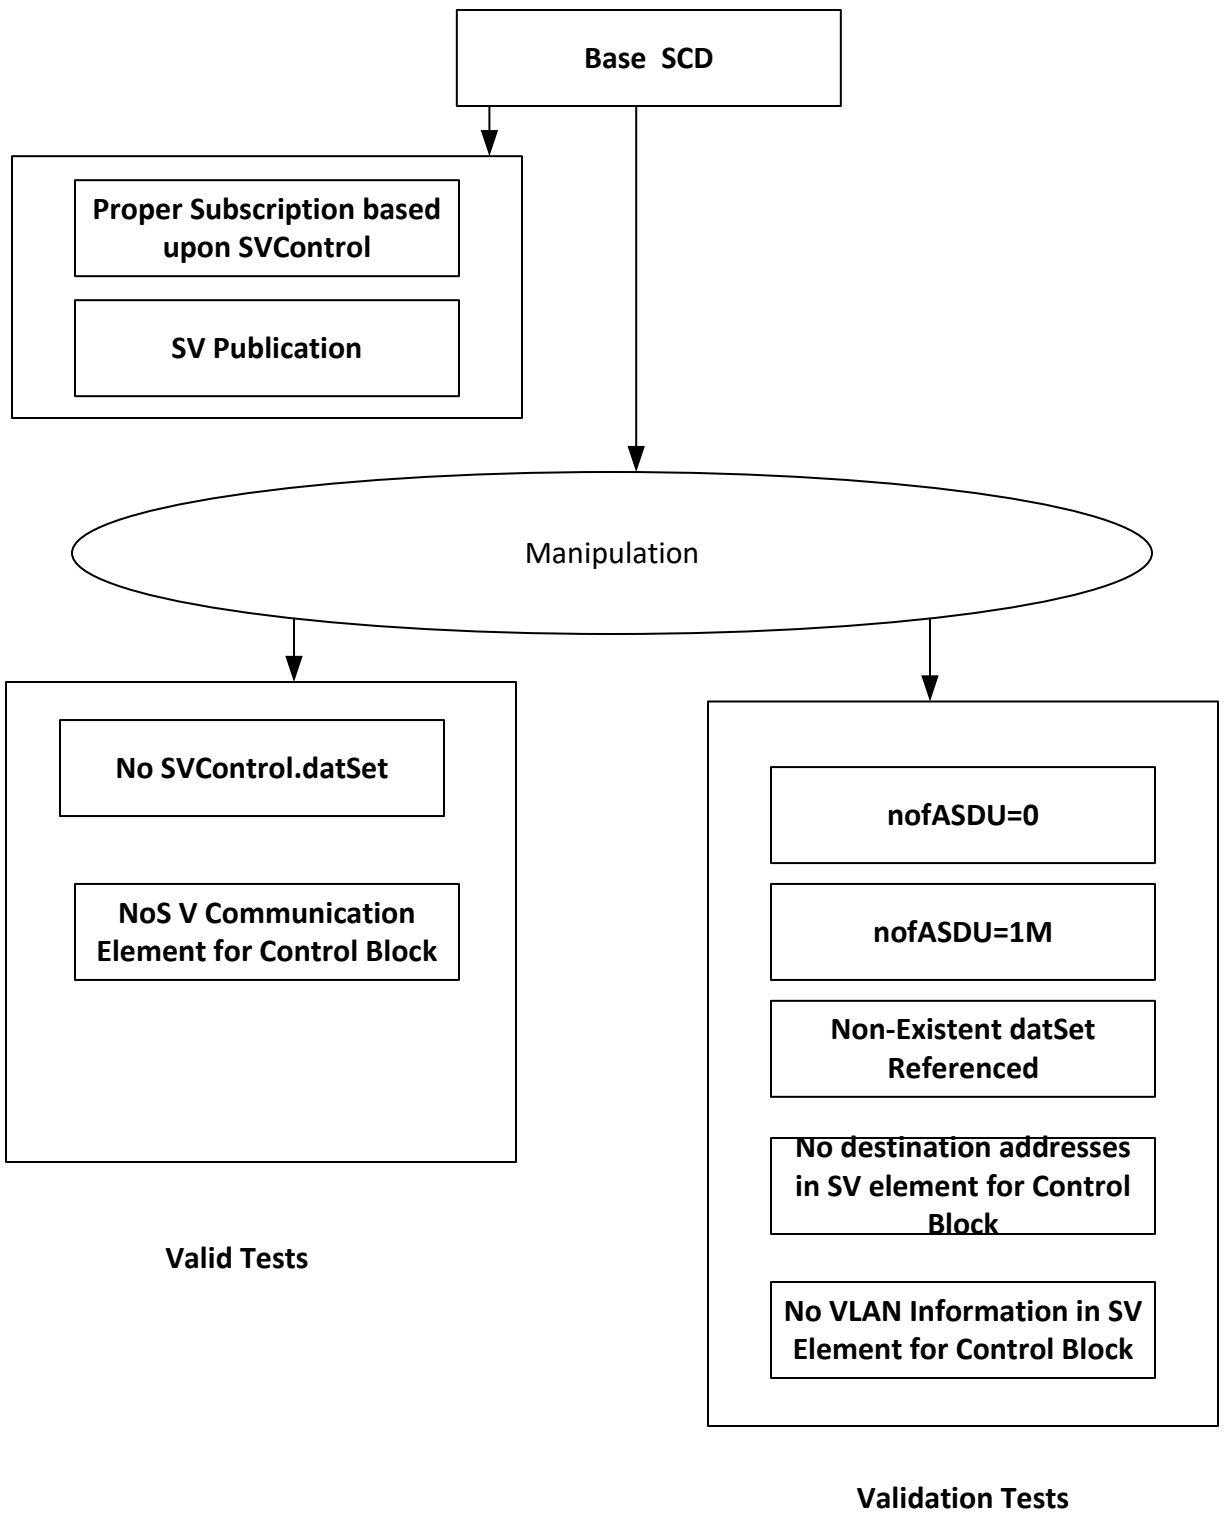

GOOSE Control Block

Valid Tests

Validation Tests

Functional Naming Testing

SV Control Block

Base SCD

Manipulation

SCL Version/Release in the future and "fake" IED original SCL in the future.

Mayignore element added

*** Report Control**

*** GSEControl**

Valid Tests

Report Control Block

SCL SCT

2.1

2.0