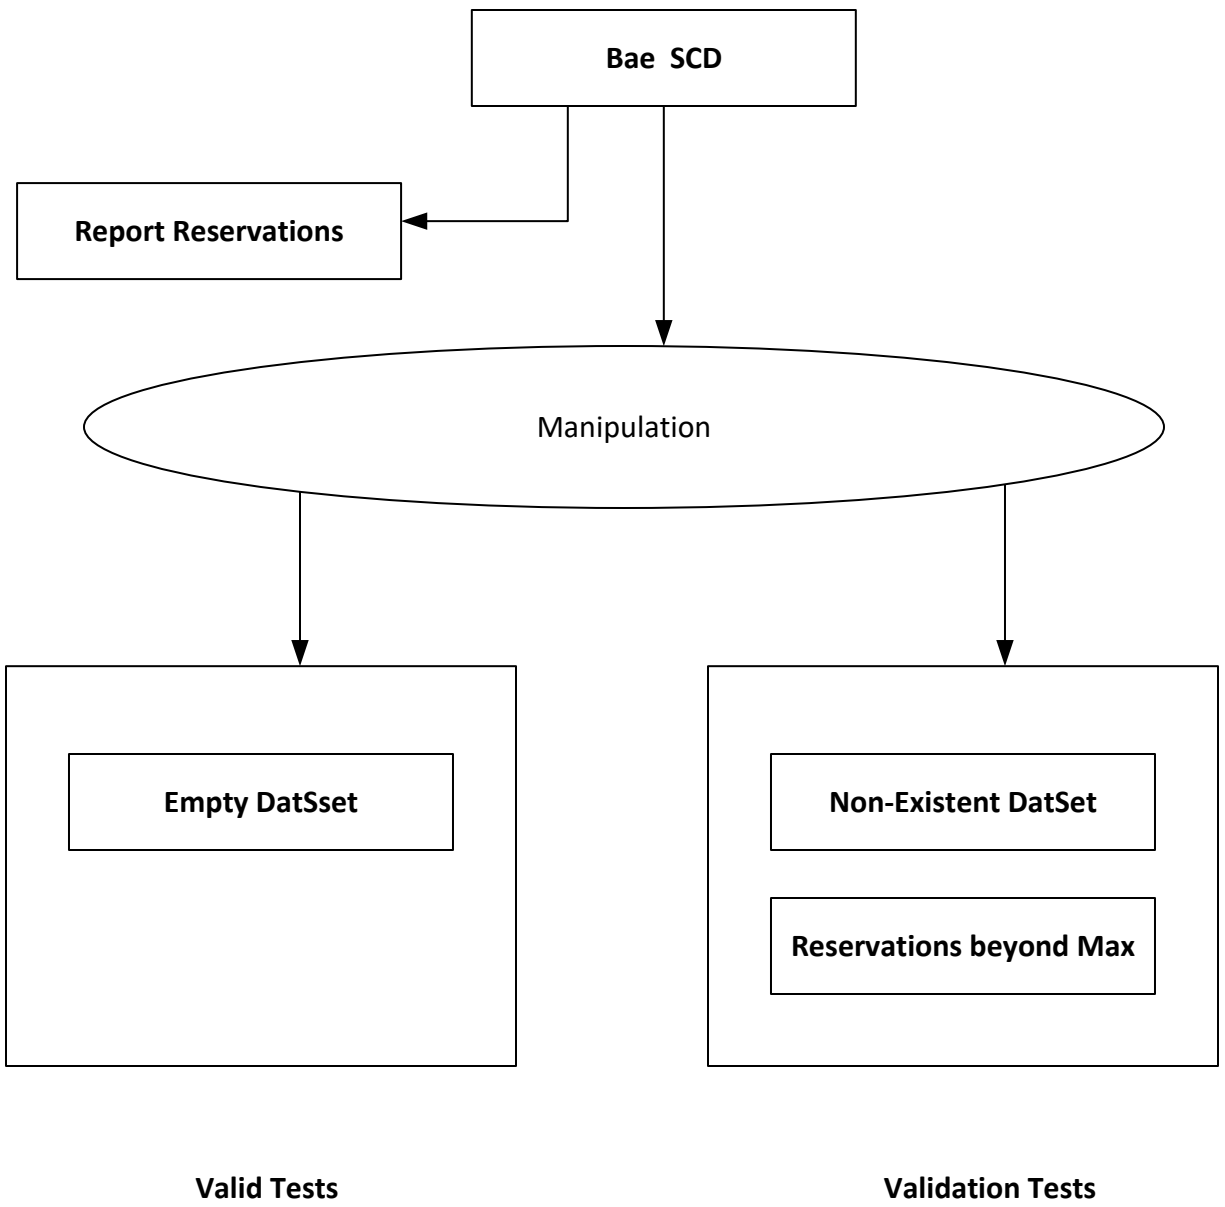

GOOSE Control Block

Valid Tests

Validation Tests

Functional Naming Testing

SV Control Block

Base SCD

Manipulation

SCL Version/Release in the future and "fake" IED original SCL in the future.

Mayignore element added

*** Report Control**

*** GSEControl**

Valid Tests

Report Control Block

SCL SCT

2.1

2.0

1.0

Version

Files