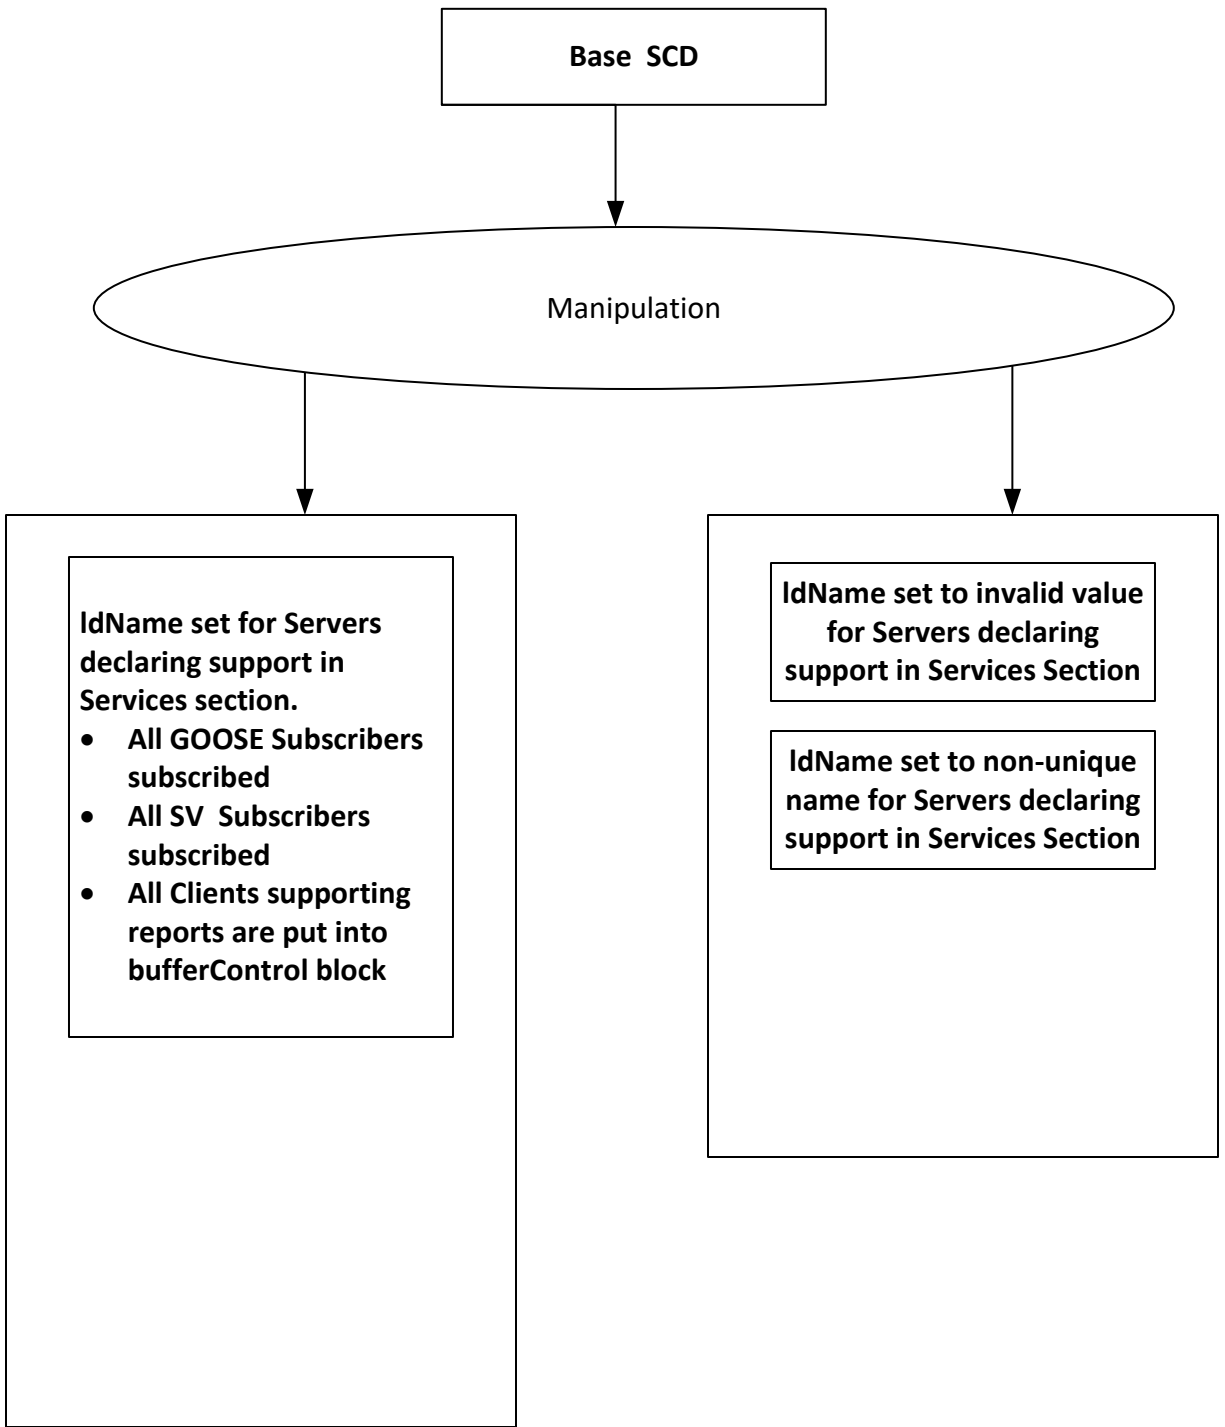

GOOSE Control Block

Valid Tests

Validation Tests

Functional Naming Testing

SV Control Block

Base SCD

Manipulation

SCL Version/Release in the future and "fake" IED original SCL in the future.

Mayignore element added

*** Report Control**

*** GSEControl**

Valid Tests

Report Control Block

SCL SCT

2.1

2.0